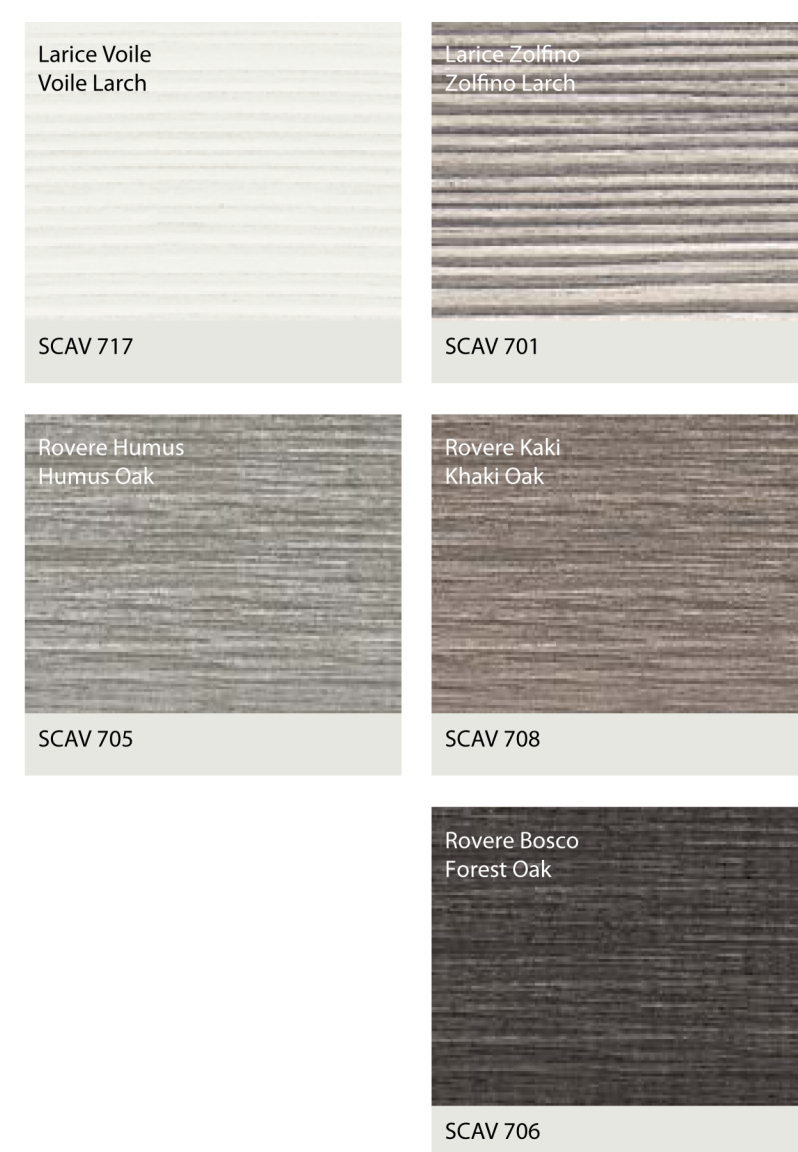

ANTA DECORATIVO. MELAMINE DOOR.

ANTA GOLA INCLINATA (MODELLO RIVO)
INCLINED GROOVE DOOR (RIVO SERIES)