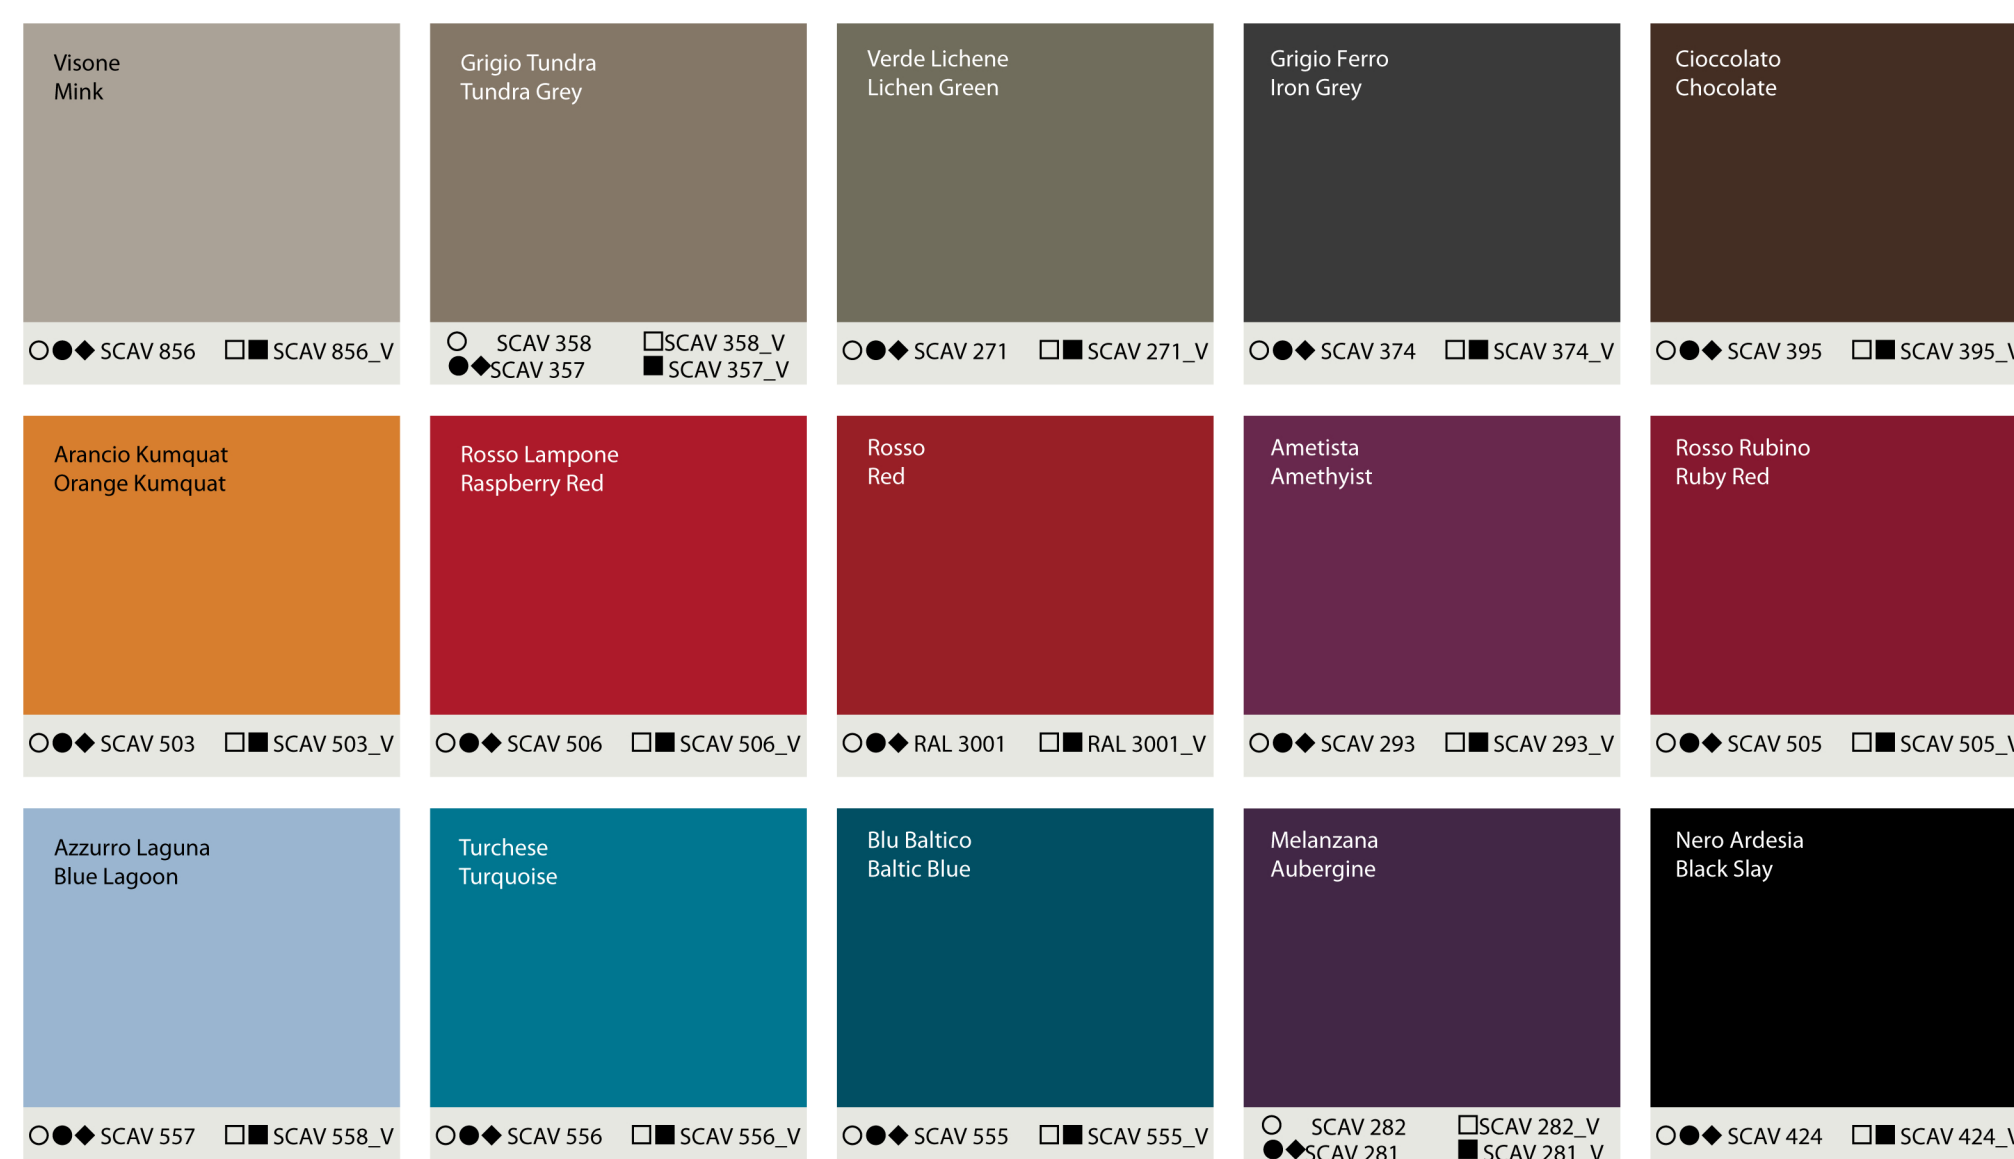

# ANTA FRASSINO. ASH DOOR.

# ANTA DECORATIVO. MELAMINE DOOR.

ANTA GOLA INCLINATA (MODELLO RIVO)  
INCLINED GROOVE DOOR (RIVO SERIES)

ANTA PIANA  
FLAT DOOR

# COLORI ANTE LACCATO LUCIDO COLORI ANTE LACCATO OPACO COLORI ANTE LACCATO OPACO DEGRÉ

# GLOSSY LACQUERED DOOR COLOURS MATT LACQUERED DOOR COLOURS MATT DEGRÉ LACQUERED DOOR COLOURS

○ LACCATO LUCIDO - GLOSSY LACQUERED  
● LACCATO OPACO - MATT LACQUERED  
◆ LACCATO OPACO DEGRÉ - MATT DEGRÉ LACQUERED